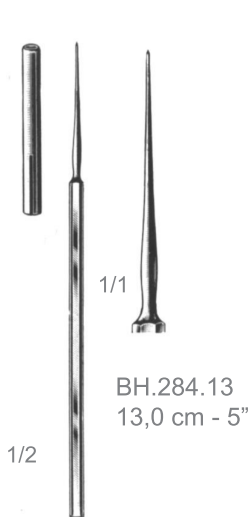

Comedo Extractors, Biopsy Set

KOMEDONENINSTRUMENTE, BIOPSIEBESTECK
SACA-COMEDONES, ESTUCHE PARA BIOPSIA

Kolpen

DERMATOLOGIE
DERMATOLOGIE
DERMATOLOGÍA

BH

BH.284.13
Comedo Extractors,
Biopsy Set