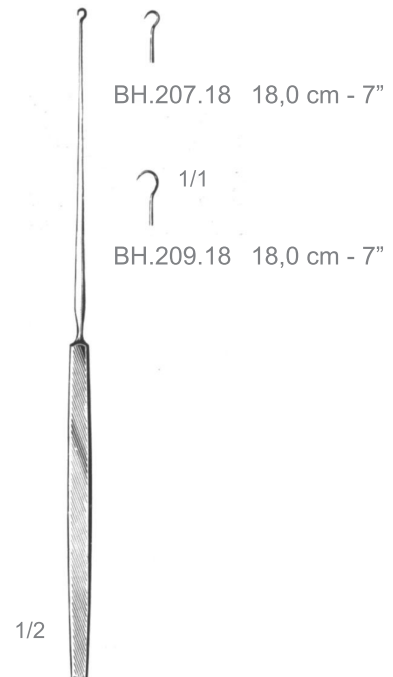

Kolpen

BH

BH

BH.124.14
14,0 cm - 5 1/2"

BH.124.60
14,0 cm - 5 1/2"

BH.124.14
BH.124.60
Moncorp
Lupus Currettes,
Hooklets, Trepines

BH.135.14
14,0 cm - 5 1/2"

BH.135.14
Vidal
Lupus Currettes,
Hooklets, Trepines

BH.188.01
14,0 cm - 5 1/2"

BH.188.02
14,0 cm - 5 1/2"

BH.188.03
14,0 cm - 5 1/2"

BH.188.04
14,0 cm - 5 1/2"

BH.188.01/04
Fox
Lupus Currettes,
Hooklets, Trepines

BH.196.01 14,0 cm - 5 1/2"
BH.196.02 14,0 cm - 5 1/2"
BH.196.03 14,0 cm - 5 1/2"
BH.196.04 14,0 cm - 5 1/2"
BH.196.05 14,0 cm - 5 1/2"
BH.196.06 14,0 cm - 5 1/2"

BH.196.01/06
Wolff
Lupus Currettes,
Hooklets, Trepines

BH.203.15
15,0 cm - 6"

BH.203.15
Kilner
Lupus Currettes,
Hooklets, Trepines

BH.207.18 18,0 cm - 7"

BH.209.18 18,0 cm - 7"

BH.207.18
BH.209.18
Gillies
Lupus Currettes,
Hooklets, Trepines

BH.284.13 - BH.285.13
BH.294.14
BH.296.11
BH.279.10
BH.320.00

BH.320.00
Mod. Martin
Comedo Extractors,
Biopsy Set

BH.320.00
Core Drills
1,5 3,0 4;5 mm Ø

- Milium Needles, with protecting cap
- Comedo Extractor, with lancet and protecting cap
- ditto, with needle, reversible
- ditto, double-ended
- Biopsy Set for taking skin specimens from a skin surface in either soft or hard tissue, complete, in velvet-lined case