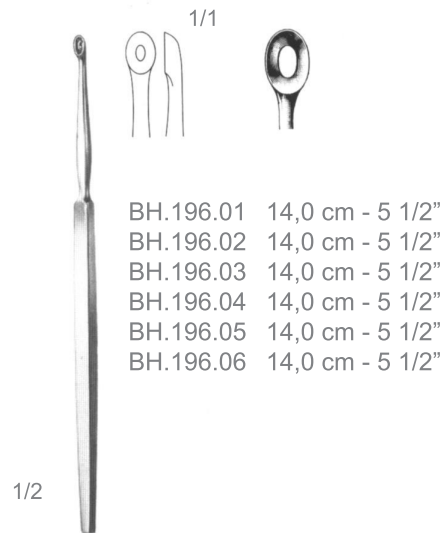

Kolpen

BH

BH

BH.124.14
14,0 cm - 5 1/2"

BH.124.60
14,0 cm - 5 1/2"

BH.124.14
BH.124.60
Moncorp
Lupus Currettes,
Hooklets, Trepines

BH.135.14
14,0 cm - 5 1/2"

BH.135.14
Vidal
Lupus Currettes,
Hooklets, Trepines

BH.188.01
14,0 cm - 5 1/2"

BH.188.02
14,0 cm - 5 1/2"

BH.188.03
14,0 cm - 5 1/2"

BH.188.04
14,0 cm - 5 1/2"

BH.188.01/04
Fox
Lupus Currettes,
Hooklets, Trepines

BH.196.01 14,0 cm - 5 1/2"
BH.196.02 14,0 cm - 5 1/2"
BH.196.03 14,0 cm - 5 1/2"
BH.196.04 14,0 cm - 5 1/2"
BH.196.05 14,0 cm - 5 1/2"
BH.196.06 14,0 cm - 5 1/2"

BH.196.01/06
Wolff
Lupus Currettes,
Hooklets, Trepines

BH.203.15
15,0 cm - 6"

BH.203.15
Kilner
Lupus Currettes,
Hooklets, Trepines

BH.207.18 18,0 cm - 7"

BH.209.18 18,0 cm - 7"

BH.207.18
BH.209.18
Gillies
Lupus Currettes,
Hooklets, Trepines

BH.284.13 - BH.285.13
BH.294.14
BH.296.11
BH.279.10
BH.320.00

BH.320.00
Mod. Martin
Comedo Extractors,
Biopsy Set

BH.320.00
Core Drills
1,5 3,0 4;5 mm Ø

- Milium Needles, with protecting cap
- Comedo Extractor, with lancet and protecting cap
- ditto, with needle, reversible
- ditto, double-ended
- Biopsy Set for taking skin specimens from a skin surface in either soft or hard tissue, complete, in velvet-lined case