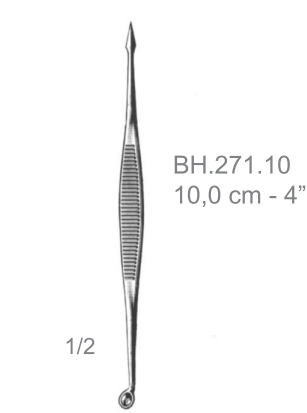

BH.188.01
14,0 cm - 5 1/2"

BH.188.02
14,0 cm - 5 1/2"

BH.188.03
14,0 cm - 5 1/2"

BH.188.04
14,0 cm - 5 1/2"

BH.188.01/04
Fox
Lupus Currettes,
Hooklets, Trepines

BH.196.01 14,0 cm - 5 1/2"
BH.196.02 14,0 cm - 5 1/2"
BH.196.03 14,0 cm - 5 1/2"
BH.196.04 14,0 cm - 5 1/2"
BH.196.05 14,0 cm - 5 1/2"
BH.196.06 14,0 cm - 5 1/2"

BH.196.01/06
Wolff
Lupus Currettes,
Hooklets, Trepines

BH.203.15
15,0 cm - 6"

BH.203.15
Kilner
Lupus Currettes,
Hooklets, Trepines

BH.207.18 18,0 cm - 7"

BH.209.18 18,0 cm - 7"

BH.207.18
BH.209.18
Gillies
Lupus Currettes,
Hooklets, Trepines

BH.218.02/12
Lupus Currettes,
Hooklets, Trephines

BH.220.00
Lupus Currettes,
Hooklets, Trephines

BH.240.02/08
Keys
Lupus Currettes,
Hooklets, Trephines

BH

BH.261.14
Unna
Comedo Extractors,
Biopsy Set

BH.263.14
Unna
Comedo Extractors,
Biopsy Set