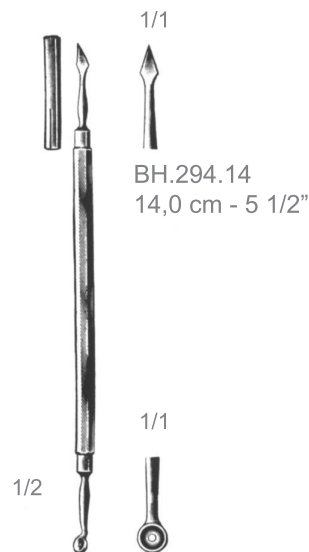

BH.188.01
14,0 cm - 5 1/2"

BH.188.02
14,0 cm - 5 1/2"

BH.188.03
14,0 cm - 5 1/2"

BH.188.04
14,0 cm - 5 1/2"

BH.188.01/04
Fox
Lupus Currettes,
Hooklets, Trepines

BH.196.01 14,0 cm - 5 1/2"
BH.196.02 14,0 cm - 5 1/2"
BH.196.03 14,0 cm - 5 1/2"
BH.196.04 14,0 cm - 5 1/2"
BH.196.05 14,0 cm - 5 1/2"
BH.196.06 14,0 cm - 5 1/2"

BH.196.01/06
Wolff
Lupus Currettes,
Hooklets, Trepines

BH.203.15
15,0 cm - 6"

BH.203.15
Kilner
Lupus Currettes,
Hooklets, Trepines

BH.207.18 18,0 cm - 7"

BH.209.18 18,0 cm - 7"

BH.207.18
BH.209.18
Gillies
Lupus Currettes,
Hooklets, Trepines

Kolpen

DERMATOLOGIE
DERMATOLOGIE
DERMATOLOGÍA

BH

BH.284.13
Comedo Extractors,
Biopsy Set

BH.285.13
Comedo Extractors,
Biopsy Set

BH.294.14
Katsch
Comedo Extractors,
Biopsy Set

BH.296.11
Unna-Vidal
Comedo Extractors,
Biopsy Set

BH.284.13 - BH.285.13
BH.294.14
BH.296.11
BH.279.10
BH.320.00

BH.320.00
Mod. Martin
Comedo Extractors,
Biopsy Set

BH.320.00
Core Drills
1,5 3,0 4;5 mm Ø

- Milium Needles, with protecting cap
- Comedo Extractor, with lancet and protecting cap
- ditto, with needle, reversible
- ditto, double-ended
- Biopsy Set for taking skin specimens from a skin surface in either soft or hard tissue, complete, in velvet-lined case