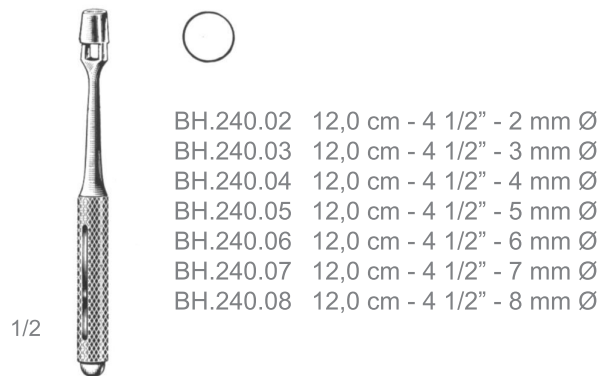

BH.240.02/08
Keys
Lupus Currettes,
Hooklets, Trephines