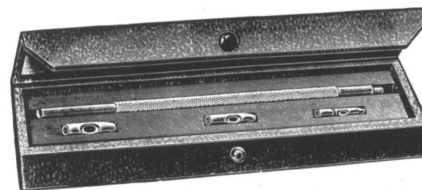

BH.320.00
Mod. Martin
Comedo Extractors,
Biopsy Set

BH.320.00
Core Drills
1,5 3,0 4;5 mm Ø

- Milium Needles, with protecting cap
- Comedo Extractor, with lancet and protecting cap
- ditto, with needle, reversible
- ditto, double-ended
- Biopsy Set for taking skin specimens from a skin surface in either soft or hard tissue, complete, in velvet-lined case