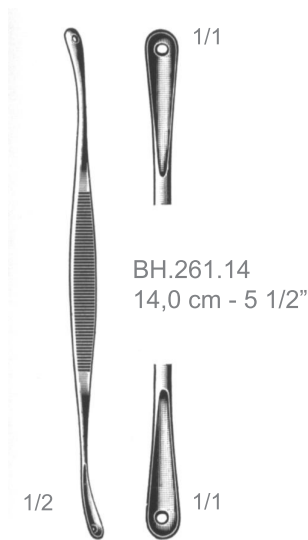

BH.188.01
14,0 cm - 5 1/2"

BH.188.02
14,0 cm - 5 1/2"

BH.188.03
14,0 cm - 5 1/2"

BH.188.04
14,0 cm - 5 1/2"

BH.188.01/04
Fox
Lupus Currettes,
Hooklets, Trepines

BH.196.01 14,0 cm - 5 1/2"
BH.196.02 14,0 cm - 5 1/2"
BH.196.03 14,0 cm - 5 1/2"
BH.196.04 14,0 cm - 5 1/2"
BH.196.05 14,0 cm - 5 1/2"
BH.196.06 14,0 cm - 5 1/2"

BH.196.01/06
Wolff
Lupus Currettes,
Hooklets, Trepines

BH.203.15
15,0 cm - 6"

BH.203.15
Kilner
Lupus Currettes,
Hooklets, Trepines

BH.207.18 18,0 cm - 7"

BH.209.18 18,0 cm - 7"

BH.207.18
BH.209.18
Gillies
Lupus Currettes,
Hooklets, Trepines

BH.218.02/12
Lupus Currettes,
Hooklets, Trephines

BH.220.00
Lupus Currettes,
Hooklets, Trephines

BH.240.02/08
Keys
Lupus Currettes,
Hooklets, Trephines

BH

BH.261.14
Unna
Comedo Extractors,
Biopsy Set

BH.263.14
Unna
Comedo Extractors,
Biopsy Set