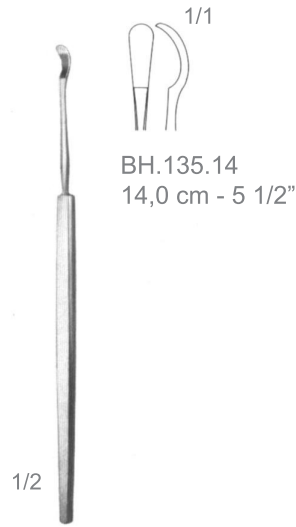

Kolpen

BH

BH

BH.124.14
14,0 cm - 5 1/2"

BH.124.60
14,0 cm - 5 1/2"

BH.124.14
BH.124.60
Moncorp
Lupus Currettes,
Hooklets, Trepines

BH.135.14
14,0 cm - 5 1/2"

BH.135.14
Vidal
Lupus Currettes,
Hooklets, Trepines

BH.188.01
14,0 cm - 5 1/2"

BH.188.02
14,0 cm - 5 1/2"

BH.188.03
14,0 cm - 5 1/2"

BH.188.04
14,0 cm - 5 1/2"

BH.188.01/04
Fox
Lupus Currettes,
Hooklets, Trepines

BH.196.01 14,0 cm - 5 1/2"
BH.196.02 14,0 cm - 5 1/2"
BH.196.03 14,0 cm - 5 1/2"
BH.196.04 14,0 cm - 5 1/2"
BH.196.05 14,0 cm - 5 1/2"
BH.196.06 14,0 cm - 5 1/2"

BH.196.01/06
Wolff
Lupus Currettes,
Hooklets, Trepines

BH.203.15
15,0 cm - 6"

BH.203.15
Kilner
Lupus Currettes,
Hooklets, Trepines

BH.207.18 18,0 cm - 7"

BH.209.18 18,0 cm - 7"

BH.207.18
BH.209.18
Gillies
Lupus Currettes,
Hooklets, Trepines

BH.284.13 - BH.285.13
BH.294.14
BH.296.11
BH.279.10
BH.320.00

BH.320.00
Mod. Martin
Comedo Extractors,
Biopsy Set

BH.320.00
Core Drills
1,5 3,0 4;5 mm Ø

- Milium Needles, with protecting cap
- Comedo Extractor, with lancet and protecting cap
- ditto, with needle, reversible
- ditto, double-ended
- Biopsy Set for taking skin specimens from a skin surface in either soft or hard tissue, complete, in velvet-lined case