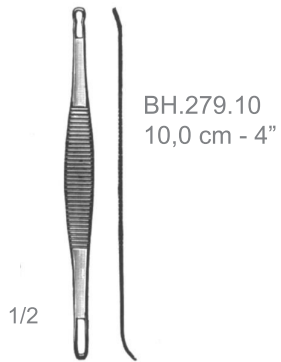

BH.279.10
Schamberg
Comedo Extractors,
Biopsy Set