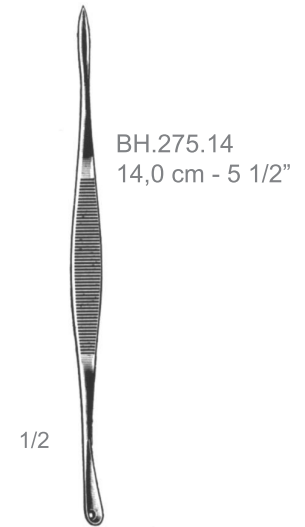

BH.275.14
Saalfeld
Comedo Extractors,
Biopsy Set