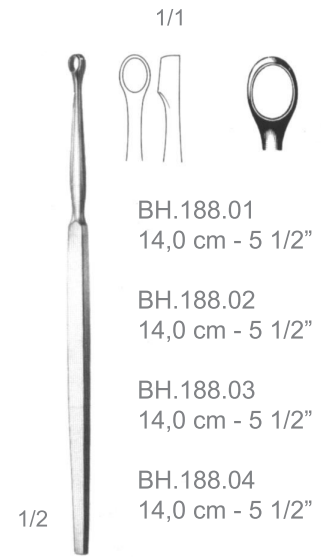

Kolpen

BH

BH

BH.124.14
14,0 cm - 5 1/2"

BH.124.60
14,0 cm - 5 1/2"

BH.124.14
BH.124.60
Moncorp
Lupus Currettes,
Hooklets, Trepines

BH.135.14
14,0 cm - 5 1/2"

BH.135.14
Vidal
Lupus Currettes,
Hooklets, Trepines

BH.188.01
14,0 cm - 5 1/2"

BH.188.02
14,0 cm - 5 1/2"

BH.188.03
14,0 cm - 5 1/2"

BH.188.04
14,0 cm - 5 1/2"

BH.188.01/04
Fox
Lupus Currettes,
Hooklets, Trepines

BH.196.01 14,0 cm - 5 1/2"
BH.196.02 14,0 cm - 5 1/2"
BH.196.03 14,0 cm - 5 1/2"
BH.196.04 14,0 cm - 5 1/2"
BH.196.05 14,0 cm - 5 1/2"
BH.196.06 14,0 cm - 5 1/2"

BH.196.01/06
Wolff
Lupus Currettes,
Hooklets, Trepines

BH.203.15
15,0 cm - 6"

BH.203.15
Kilner
Lupus Currettes,
Hooklets, Trepines

BH.207.18 18,0 cm - 7"

BH.209.18 18,0 cm - 7"

BH.207.18
BH.209.18
Gillies
Lupus Currettes,
Hooklets, Trepines

BH.284.13 - BH.285.13
BH.294.14
BH.296.11
BH.279.10
BH.320.00

BH.320.00
Mod. Martin
Comedo Extractors,
Biopsy Set

BH.320.00
Core Drills
1,5 3,0 4;5 mm Ø

- Milium Needles, with protecting cap
- Comedo Extractor, with lancet and protecting cap
- ditto, with needle, reversible
- ditto, double-ended
- Biopsy Set for taking skin specimens from a skin surface in either soft or hard tissue, complete, in velvet-lined case