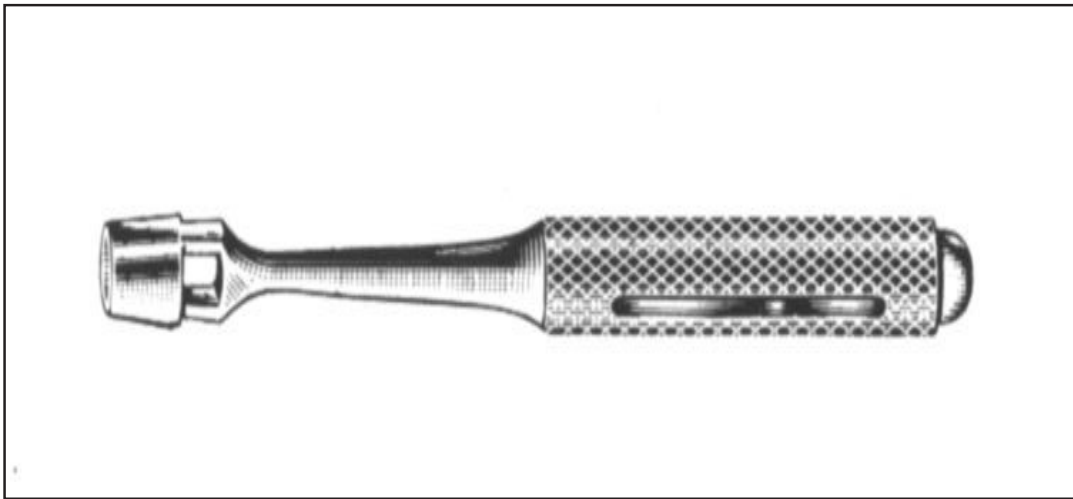

Kolpen

BH

BH

BH.124.14
14,0 cm - 5 1/2"

BH.124.60
14,0 cm - 5 1/2"

BH.124.14
BH.124.60
Moncorp
Lupus Currettes,
Hooklets, Trepines

BH.135.14
14,0 cm - 5 1/2"

BH.135.14
Vidal
Lupus Currettes,
Hooklets, Trepines

BH.188.01
14,0 cm - 5 1/2"

BH.188.02
14,0 cm - 5 1/2"

BH.188.03
14,0 cm - 5 1/2"

BH.188.04
14,0 cm - 5 1/2"

BH.188.01/04
Fox
Lupus Currettes,
Hooklets, Trepines

BH.196.01 14,0 cm - 5 1/2"
BH.196.02 14,0 cm - 5 1/2"
BH.196.03 14,0 cm - 5 1/2"
BH.196.04 14,0 cm - 5 1/2"
BH.196.05 14,0 cm - 5 1/2"
BH.196.06 14,0 cm - 5 1/2"