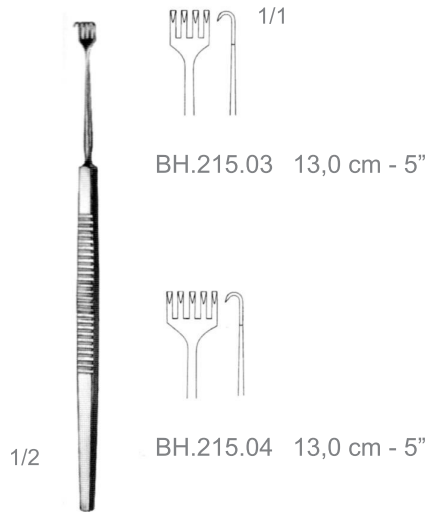

Lupus Currettes, Hooklets, Trephines

LUPUSLÖFFEL, HÄKCHEN, TREPHINEN -
CURETAS PARA LUPUS, GANCHOS, TRÉPANOS

Kolpen

DERMATOLOGY
DERMATOLOGIE
DERMATOLOGÍA

BH

BH.215.03/04
Kaye
Lupus Currettes,
Hooklets, Trephines