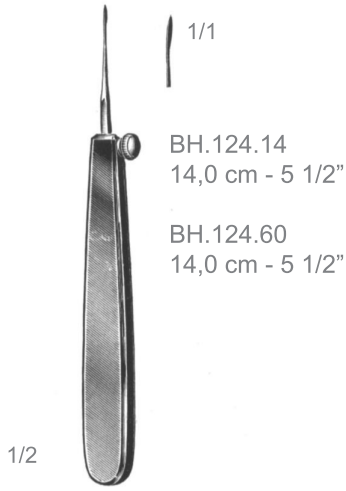

Kolpen

BH

BH

BH.124.14
14,0 cm - 5 1/2"

BH.124.60
14,0 cm - 5 1/2"

BH.124.14
BH.124.60
Moncorp
Lupus Currettes,
Hooklets, Trepines

BH.135.14
14,0 cm - 5 1/2"

BH.135.14
Vidal
Lupus Currettes,
Hooklets, Trepines

BH.188.01
14,0 cm - 5 1/2"

BH.188.02
14,0 cm - 5 1/2"

BH.188.03
14,0 cm - 5 1/2"

BH.188.04
14,0 cm - 5 1/2"

BH.188.01/04
Fox
Lupus Currettes,
Hooklets, Trepines

BH.196.01 14,0 cm - 5 1/2"
BH.196.02 14,0 cm - 5 1/2"
BH.196.03 14,0 cm - 5 1/2"
BH.196.04 14,0 cm - 5 1/2"
BH.196.05 14,0 cm - 5 1/2"
BH.196.06 14,0 cm - 5 1/2"

BH.196.01/06
Wolff
Lupus Currettes,
Hooklets, Trepines

BH.203.15
15,0 cm - 6"

BH.203.15
Kilner
Lupus Currettes,
Hooklets, Trepines

BH.207.18 18,0 cm - 7"

BH.209.18 18,0 cm - 7"

BH.207.18
BH.209.18
Gillies
Lupus Currettes,
Hooklets, Trepines

BH.284.13 - BH.285.13
BH.294.14
BH.296.11
BH.279.10
BH.320.00

BH.320.00
Mod. Martin
Comedo Extractors,
Biopsy Set

BH.320.00
Core Drills
1,5 3,0 4;5 mm Ø

- Milium Needles, with protecting cap
- Comedo Extractor, with lancet and protecting cap
- ditto, with needle, reversible
- ditto, double-ended
- Biopsy Set for taking skin specimens from a skin surface in either soft or hard tissue, complete, in velvet-lined case